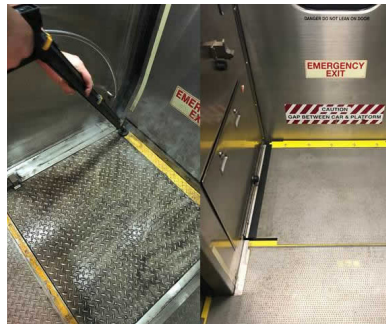

- MTA MARC
- Amtrak Maine
- NCDOT Piedmont

RailPlan provides a broad range of cleaning services for rail authorities

Daily Cleaning

Hand cleaning with traditional tools

Disinfecting & Sanitizing

Electrostatic sprayer
EPA-approved chemicals
Concentration on high-touch surfaces

E-Cleaning

Steam cleaner quickly breaks down buildup to be wiped away

E-Cleaning

Remove components for deep cleaning
Returns car to like-new condition

Facility Cleaning

Providing a clean and efficient workspace for maintenance personnel