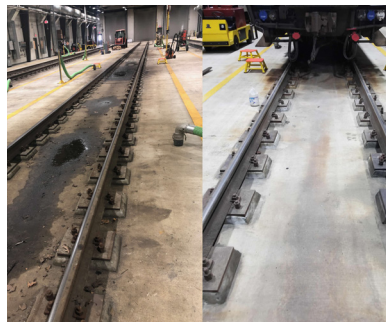

- MTA MARC
- Amtrak Maine
- NCDOT Piedmont

RailPlan provides a broad range of cleaning services for rail authorities

Daily Cleaning

Hand cleaning with traditional tools

Disinfecting & Sanitizing

Electrostatic sprayer
EPA-approved chemicals
Concentration on high-touch surfaces

E-Cleaning

Steam cleaner quickly breaks down buildup to be wiped away

E-Cleaning

Remove components for deep cleaning
Returns car to like-new condition

Facility Cleaning

Providing a clean and efficient workspace for maintenance personnel